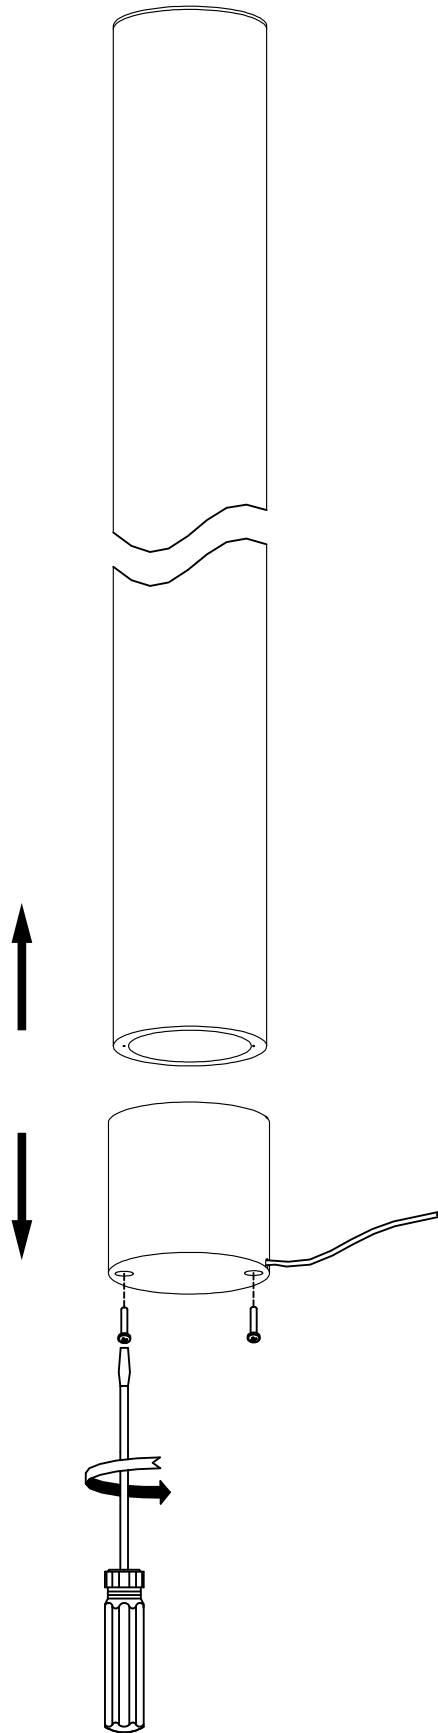

The photograph may not match the reference exactly. Please read the product description to identify the finish.

[Download photometric file .ldt / .ies](#)

[Click on image to download energy label](#)

TECHNICAL CHARACTERISTICS

Type:	Floor lamp
IP Protection degrees:	IP20
Light source 1:	1 x E27/PAR-30 MAX 75W Maximum lamp length: 1500.00 mm Maximum lamp diameter: 120.00 mm
Total power consumption (W):	75
Voltage / Frequency:	220-240V/50-60Hz
Warranty (Years):	2
Units per box:	1
Net Weight (Kg):	4.475
EAN:	8435111032794
Stability:	7°

MATERIALS / FINISHES

Structure material:	Satin aluminium	Diffuser material:	Polycarbonate
Structure finish:	Polished	Diffuser finish:	Matt

Aug-24-2014

1

2

3