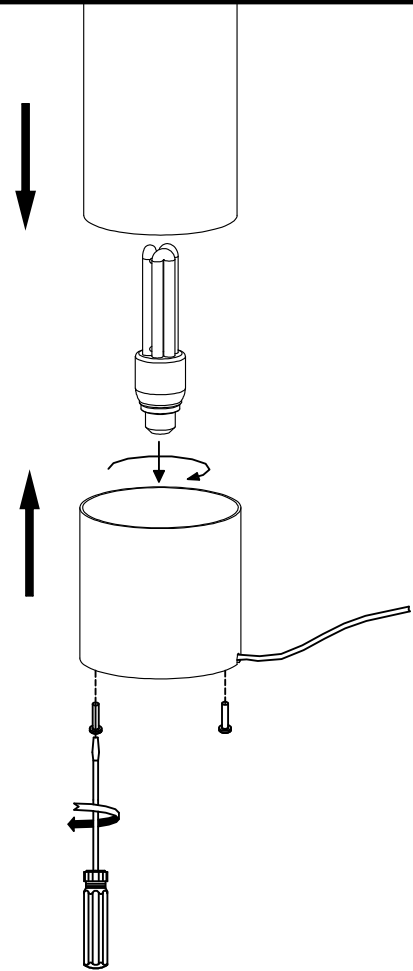

The photograph may not match the reference exactly. Please read the product description to identify the finish.

[Download photometric file .ldt / .ies](#)

[Click on image to download energy label](#)

TECHNICAL CHARACTERISTICS

Type:	Floor lamp
IP Protection degrees:	IP20
Light source 1:	1 x E27/PAR-30 MAX 75W Maximum lamp length: 1500.00 mm Maximum lamp diameter: 120.00 mm
Total power consumption (W):	75
Voltage / Frequency:	220-240V/50-60Hz
Warranty (Years):	2
Units per box:	1
Net Weight (Kg):	4.475
EAN:	8435111032794
Stability:	7°

MATERIALS / FINISHES

Structure material:	Satin aluminium	Diffuser material:	Polycarbonate
Structure finish:	Polished	Diffuser finish:	Matt

Aug-24-2014

1

2

3