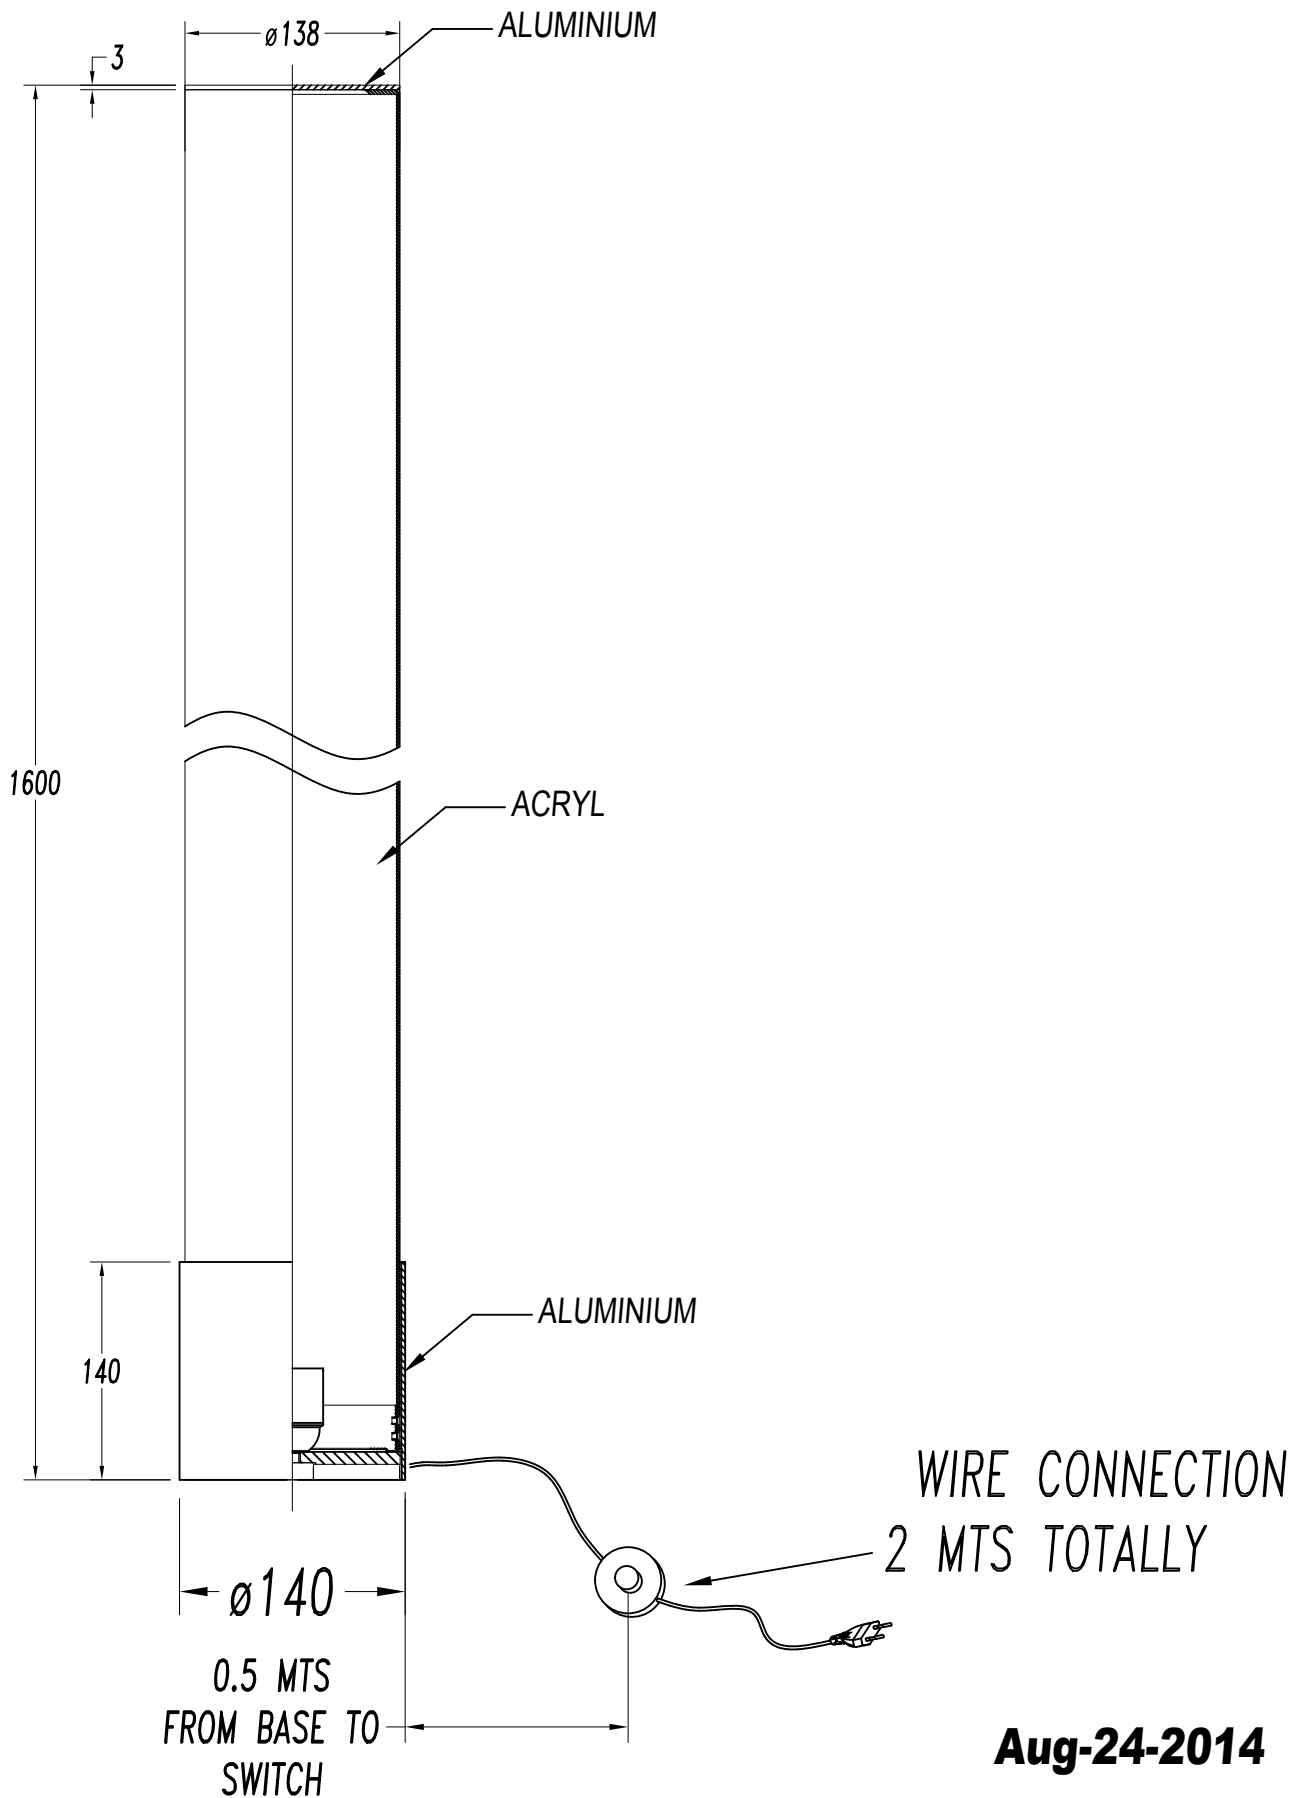

Aug-24-2014