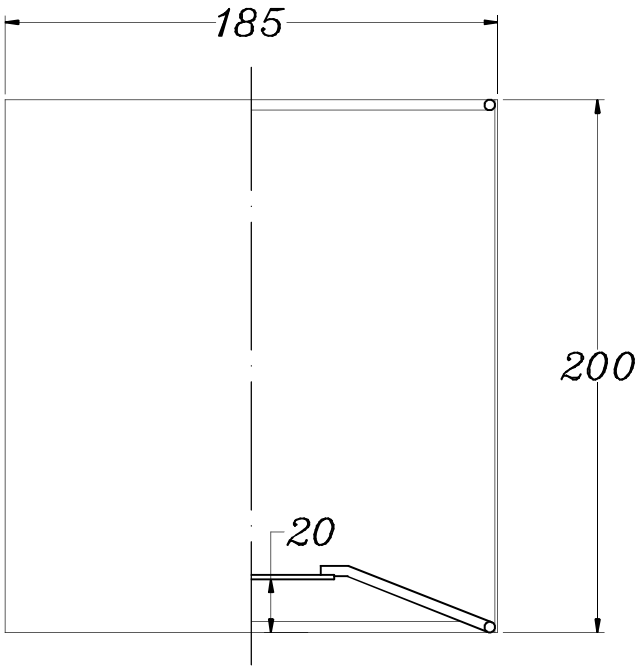

LIRE: E-27

Modificaciones		Tolerancias generales		Escala		Material	
⑦		MUY BASTO DIN 7168		1 : 1			
⑥		Observaciones					
⑤							
④							
③							
②		Dibujado	Fecha	Nombre	CAD	Denominación	
①		Comprab.	06.09.12	T:PADULLES JOSEP VERS		PAN-182