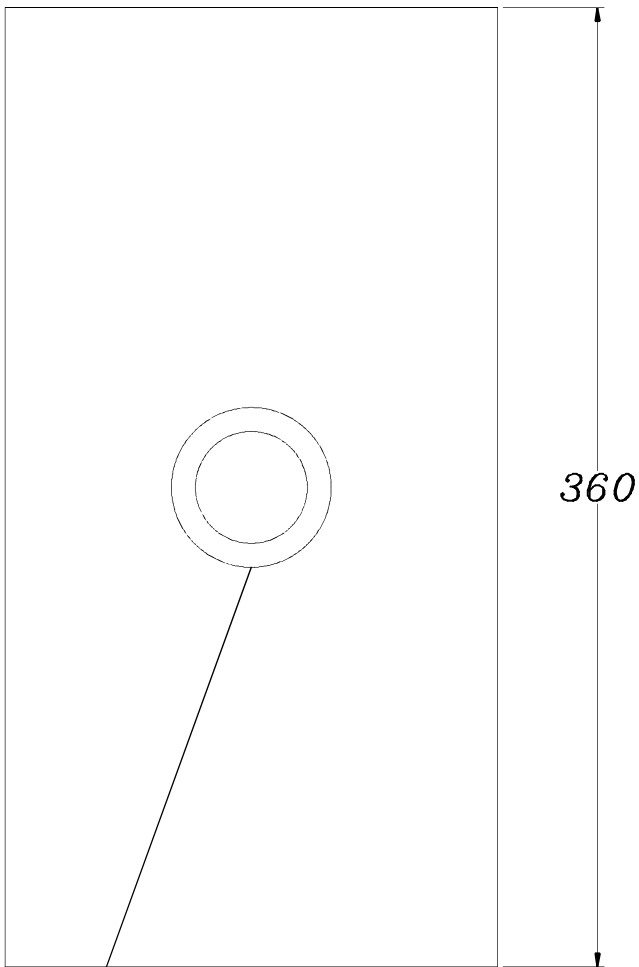

LIRE: E-27

Modificaciones		Tolerancias generales		Escala		Material	
⑦		MUY BASTO DIN 7168		1 : 1			
⑥		Observaciones					
⑤							
④							
③							
②		Dibujado	Fecha	Nombre	CAD	Denominación	
①		Comprab.	06.09.12	T:PADULLES JOSEP VERS		PAN-182