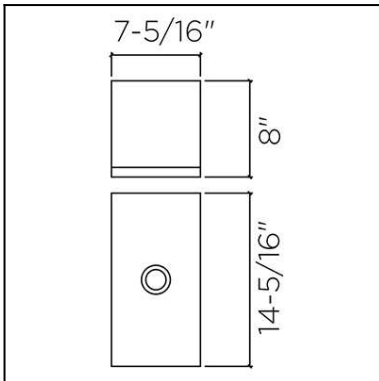

The photograph may not match the reference exactly. Please read the product description to identify the finish.

Download photometric file .ldt /.ies

## Description

Shade, white, 360x200x185mm

## TECHNICAL CHARACTERISTICS

Type:	Accessory
Light source 1:	0 x E27 Maximum lamp length: 190.00 mm Maximum lamp diameter: 155.00 mm
Warranty (Years):	2
Units per box:	4
Net Weight (Kg):	0.295
EAN:	8435381401535

## MATERIALS / FINISHES

**Structure material:** Steel

**Diffuser material:** Fabric shade

**Diffuser finish:** White

PAN-182-14

Shade, white, 360x200x185mm

**Structure material:** Steel  
**Diffuser material:** Fabric shade  
**Diffuser finish:** White