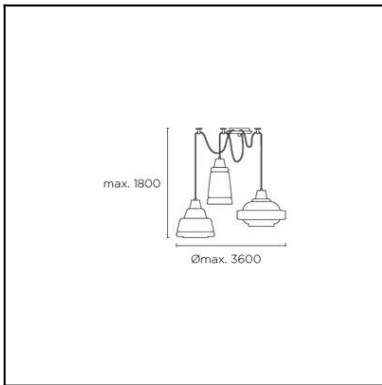

Design by Llusçà&Santolaria (?)

The photograph may not match the reference exactly. Please read the product description to identify the finish.

TECHNICAL CHARACTERISTICS

Type:	Pendant
IP Protection degrees:	IP20
Light source 1:	3 x E27 MAX.60W Maximum lamp length: 200.00 mm Maximum lamp diameter: 90.00 mm
Voltage / Frequency:	220-240V/50-60Hz
Warranty (Years):	2
Option to extend the guarantee (Years):	3
Units per box:	16
Net Weight (Kg):	4.56
EAN:	8435381444815

MATERIALS / FINISHES

Structure material: Steel **Diffuser material:** Glass

Structure finish: Matt black

[Download photometric file .ldt / .ies](#)

[Click on image to download energy label](#)