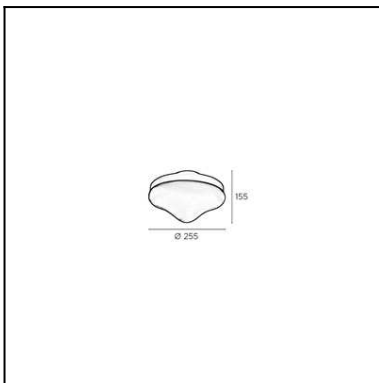

The photograph may not match the reference exactly. Please read the product description to identify the finish.

[Download photometric file .ldt/.ies](#)

[Click on image to download energy label](#)

Description

Optional lighting kit, Copper brown

TECHNICAL CHARACTERISTICS

Type:	Accessory
IP Protection degrees:	IP20
Light source 1:	2 x E27 MAX.60W Maximum lamp length: 140.00 mm Maximum lamp diameter: 60.00 mm
Total power consumption (W):	120
Voltage / Frequency:	230-240V/50-60Hz
Warranty (Years):	10
Units per box:	4
Net Weight (Kg):	1.08
EAN:	8435111082621